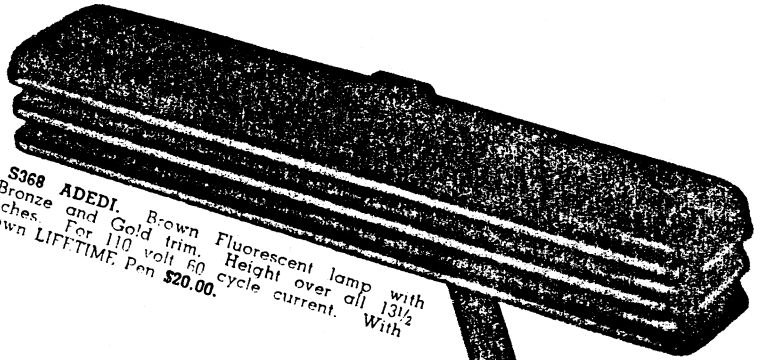

Lifetime* GIFTS

FOR HOME AND OFFICE

The bases and lamps on this page are also available with AUTOGRAPH LIFETIME pens for facsimile signature engraving (see page 4) at $8.00 additional per pen.

*Trade Mark Registered U. S. Patent Office